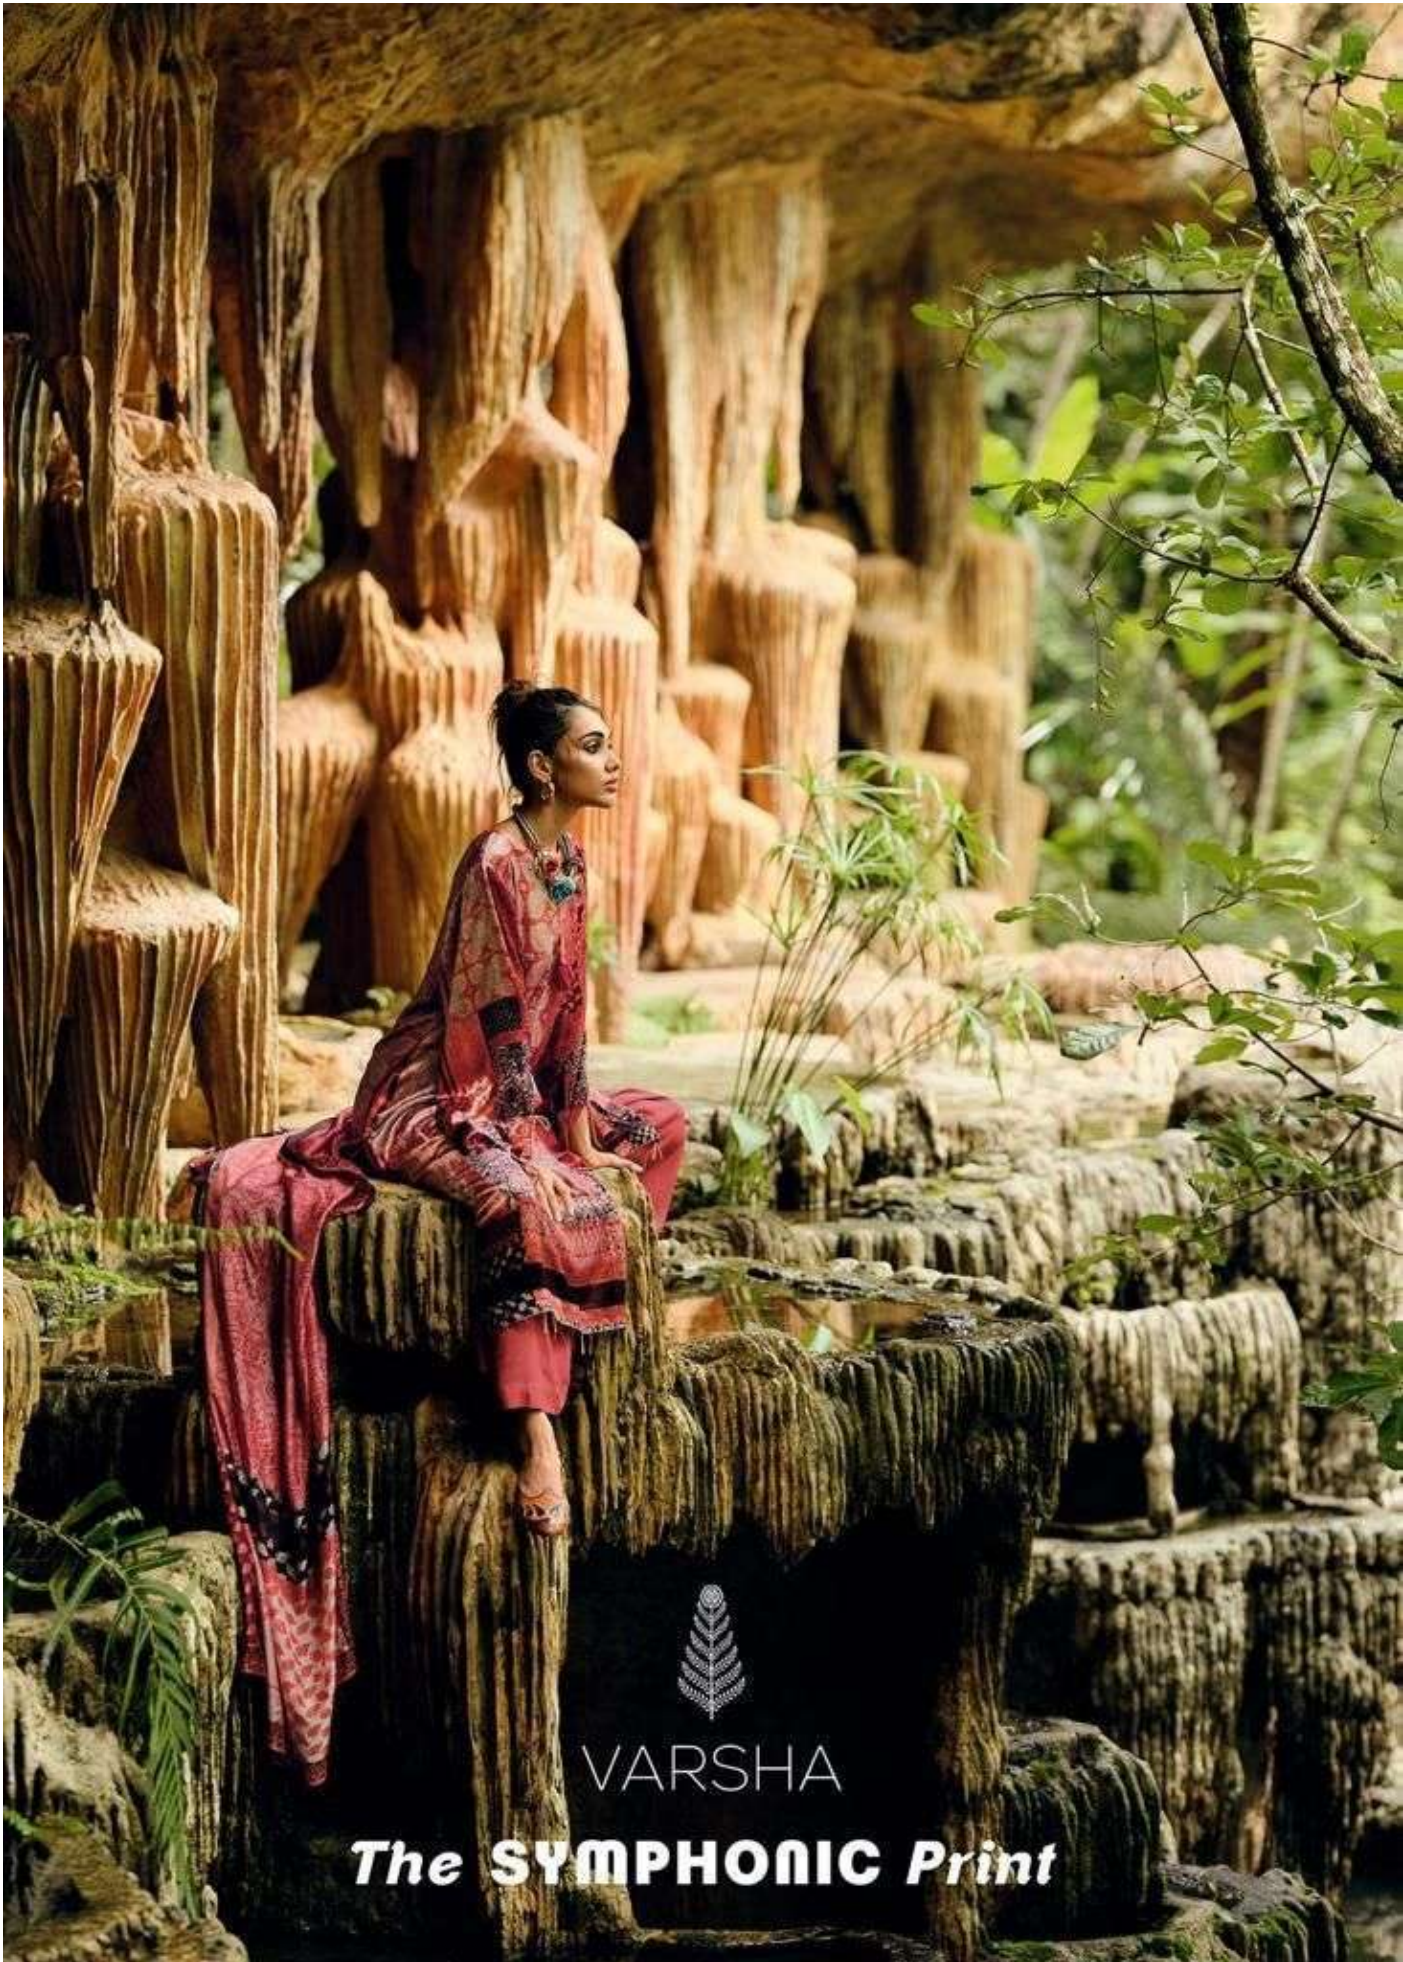

VARSHA

The SYMPHONIC Print