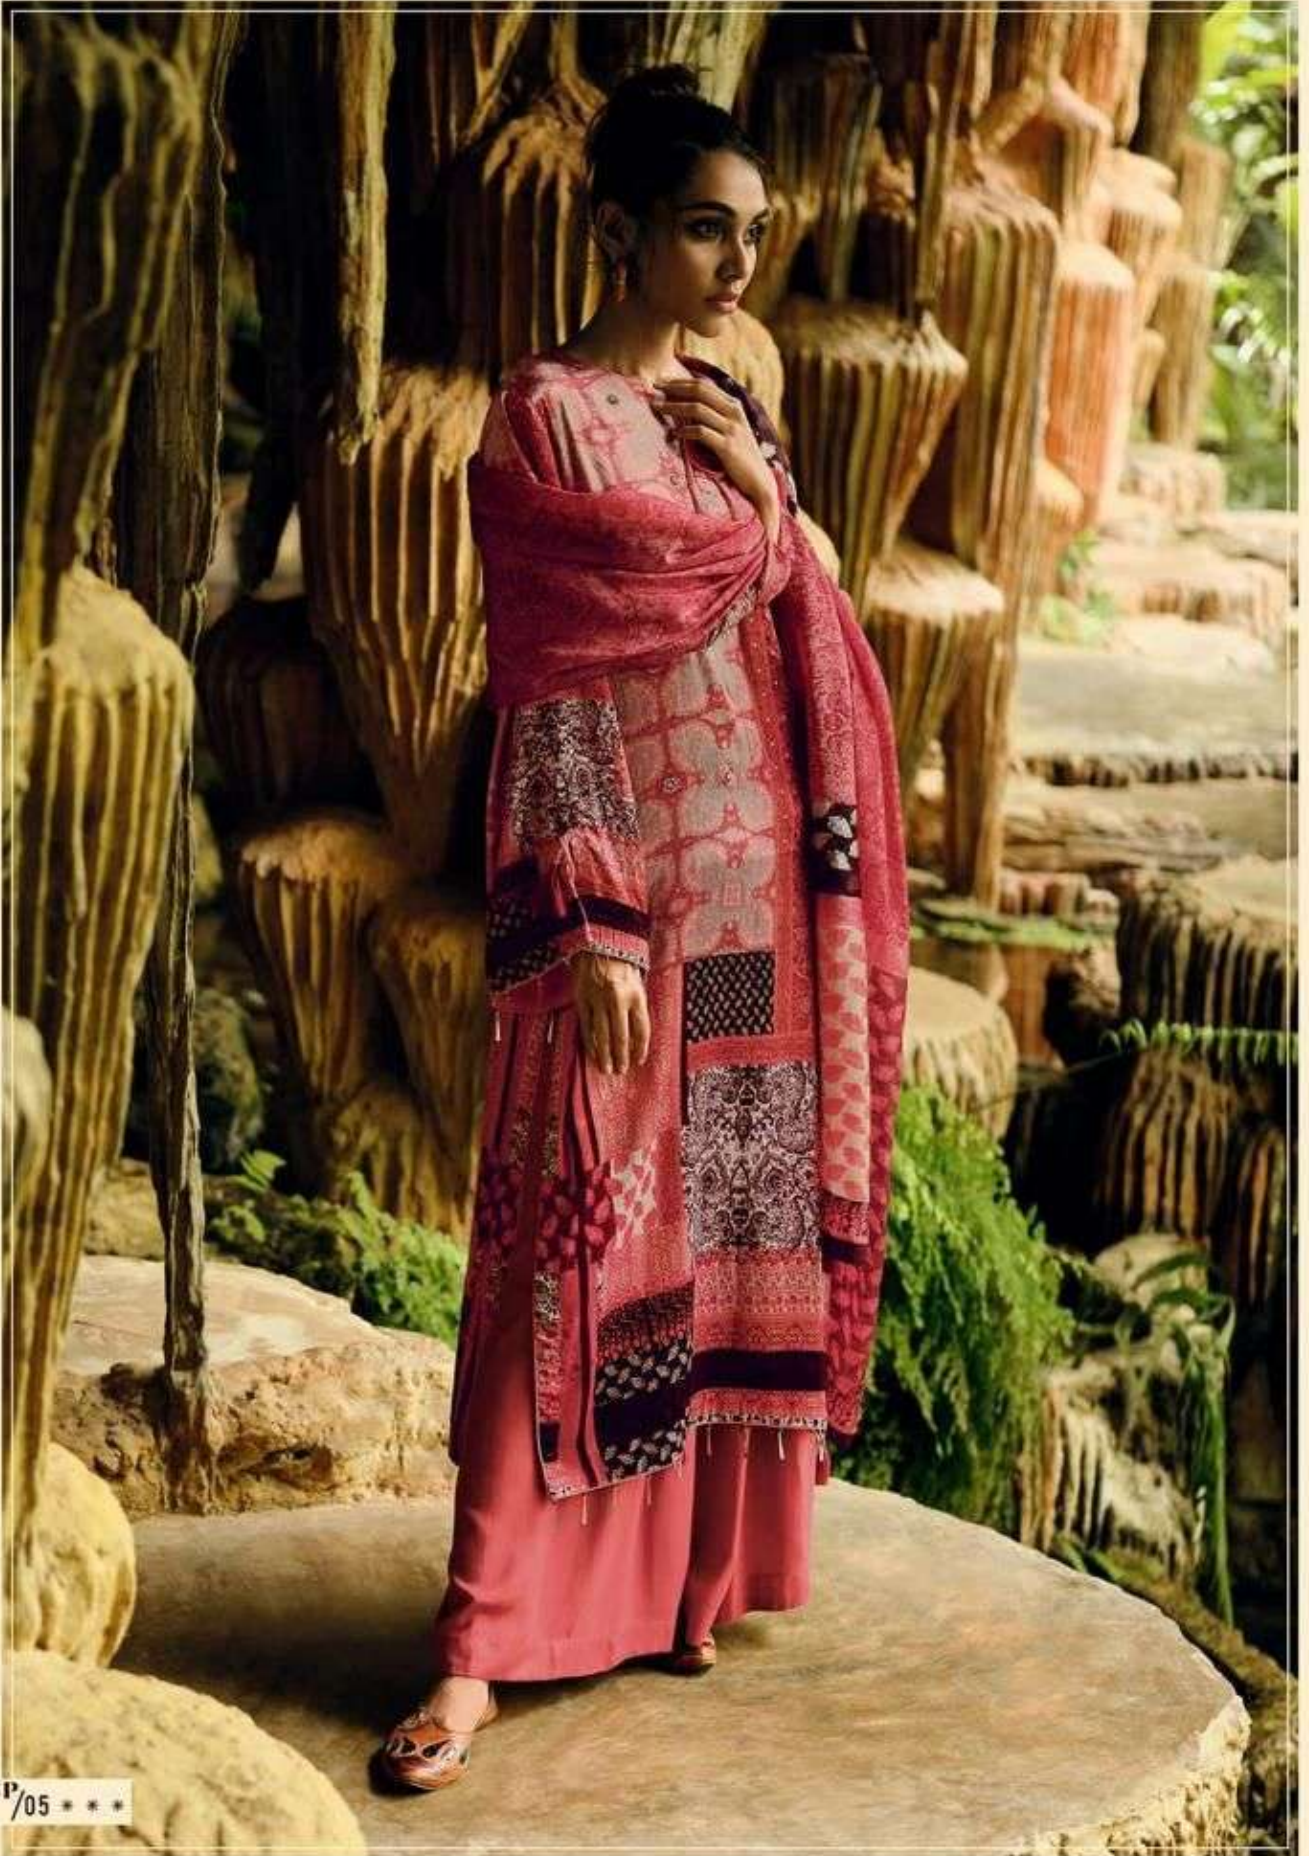

SP/01 ***

SP/02 ***

SP/03 ***

SP/04 ***

SP/05 ***

SP/06 ***

DESIGN	PRICE	DESCRIPTION
S P - 01	3480/-	
S P - 02	3480/-	
S P - 03	3480/-	
S P - 04	3480/-	
S P - 05	3480/-	
S P - 06	3480/-	

TOP
PLUSH VELVET DIGITALLY PRINTED
WITH HANDWORK

DUPATTA
SILK TABY DIGITALLY PRINTED

BOTTOM
VISCOSE PASHMINA SOLID

TOTAL AMOUNT : 20,880/- + GST
TOTAL PIECES : 6

SP/01

SP/02

SP/03

SP/04

SP/05