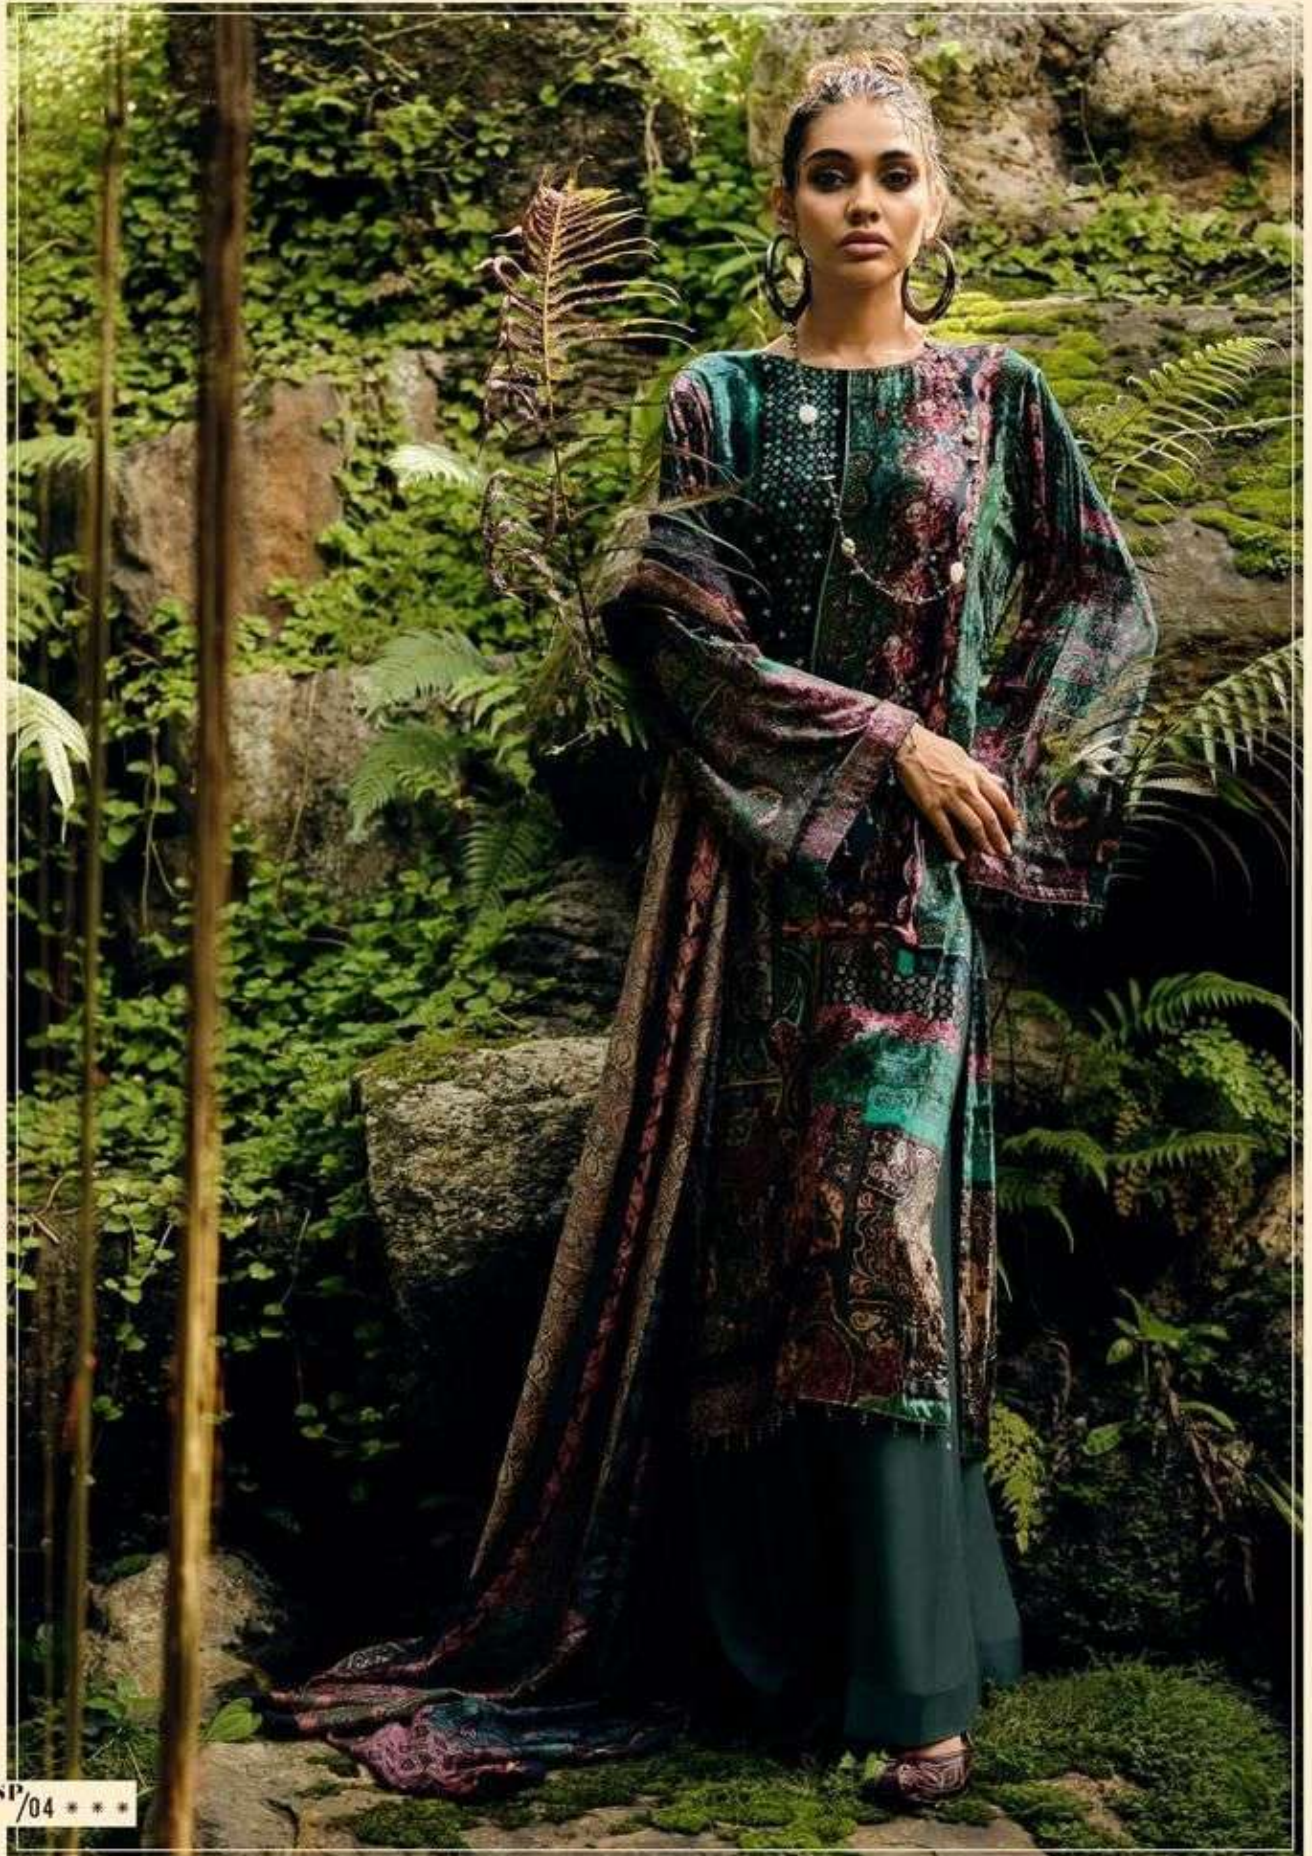

SP/01 ***

SP/02 ***

SP/03 ***

SP/04 ***

SP/05 ***

SP/06 ***

DESIGN	PRICE	DESCRIPTION
S P - 01	3480/-	
S P - 02	3480/-	
S P - 03	3480/-	
S P - 04	3480/-	
S P - 05	3480/-	
S P - 06	3480/-	

TOP
PLUSH VELVET DIGITALLY PRINTED
WITH HANDWORK

DUPATTA
SILK TABY DIGITALLY PRINTED

BOTTOM
VISCOSE PASHMINA SOLID

TOTAL AMOUNT : 20,880/- + GST
TOTAL PIECES : 6

SP/01

SP/02

SP/03

SP/04

SP/05