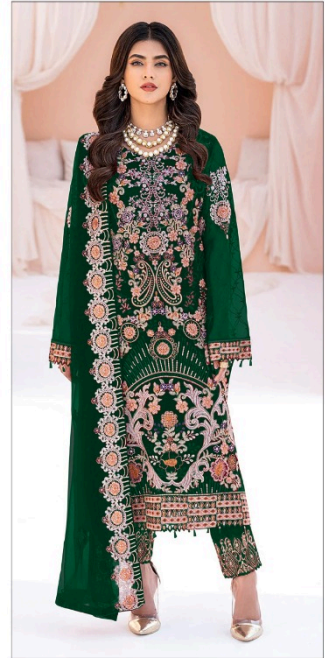

D.NO.134-D