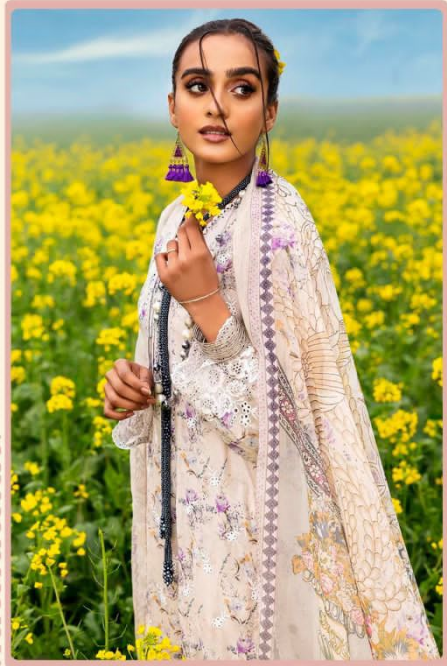

Serina®
Pakistani Suits
A BRAND BY MEGHA EXPORT