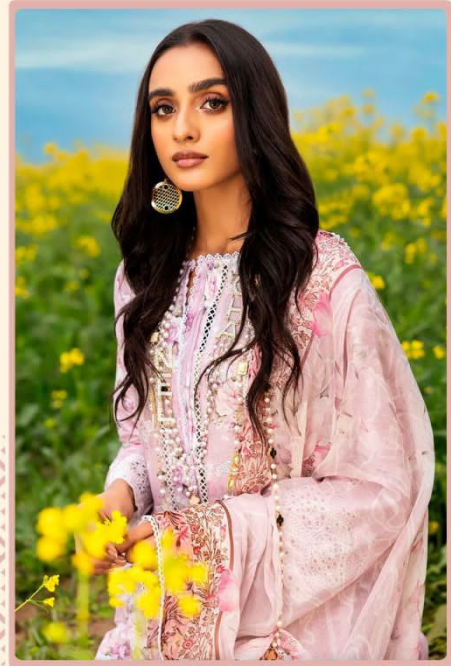

Serina
Pakistani Suits
A BRAND BY MEGHA EXPORT