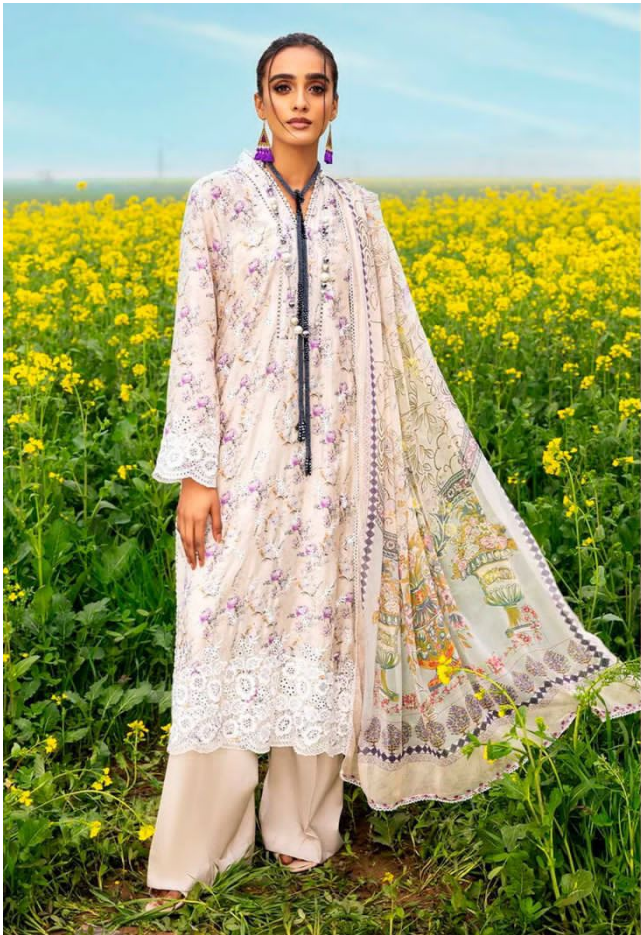

Serina®
Pakistani Suits
A BRAND BY MEGHA EXPORT

55004