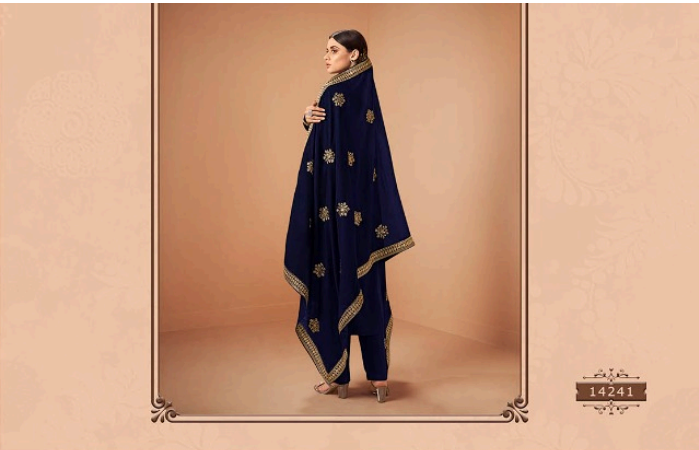

14243

14243

# ZISA (FIRDOSH)

TOP -BLOOMING SILK JORGET WITH  
EMBROIDERY SEQUENCE WORK

DUPTTA -BLOOMING SILK JORGET WITH  
EMBROIDERY SEQUENCE WORK

INNER -DULL SANTOON

BOTTOM -PURE VISCOSE SANTOON

ZISA®  
Firdosh