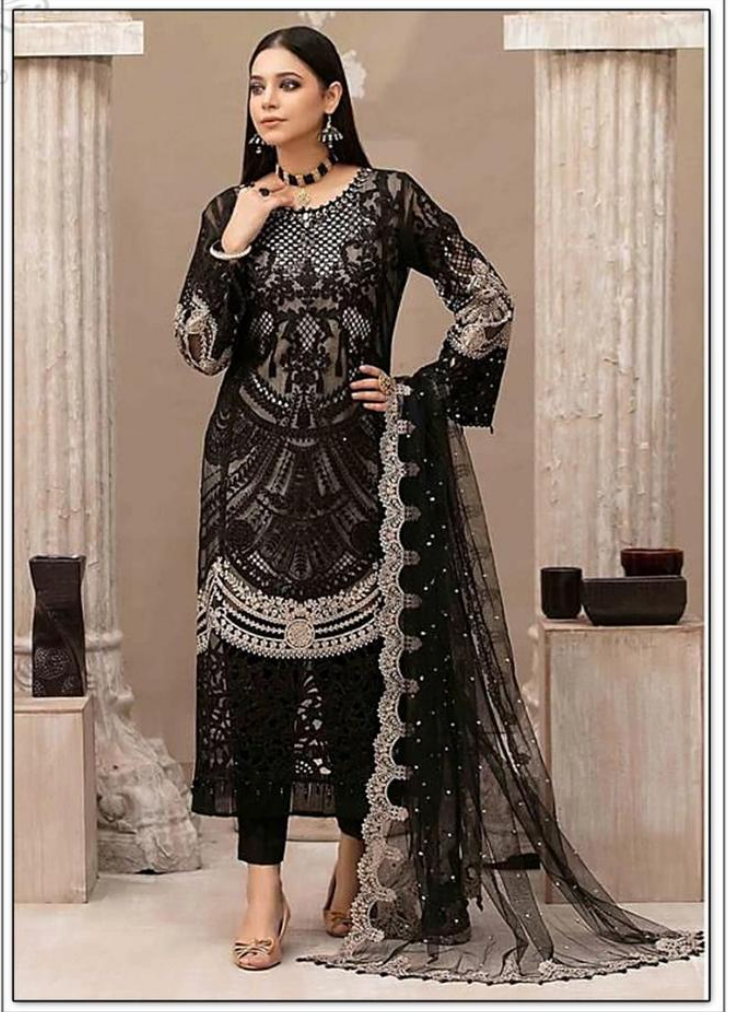

S
sheeshmahal®

#S-1324-A

Top- ORGANZA
Bottom/Iner- SANTOON
Dupatta- ORGANZA