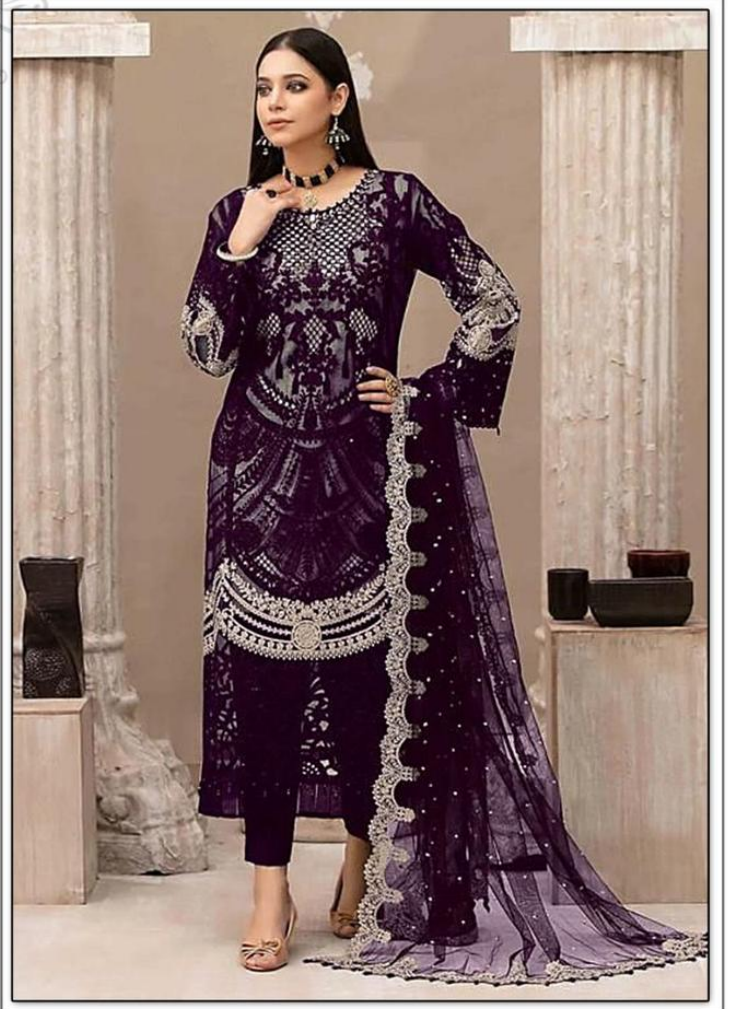

S
sheeshmahal®

#S-1324-D

Top- ORGANZA
Bottom/Iner- SANTOON
Dupatta- ORGANZA