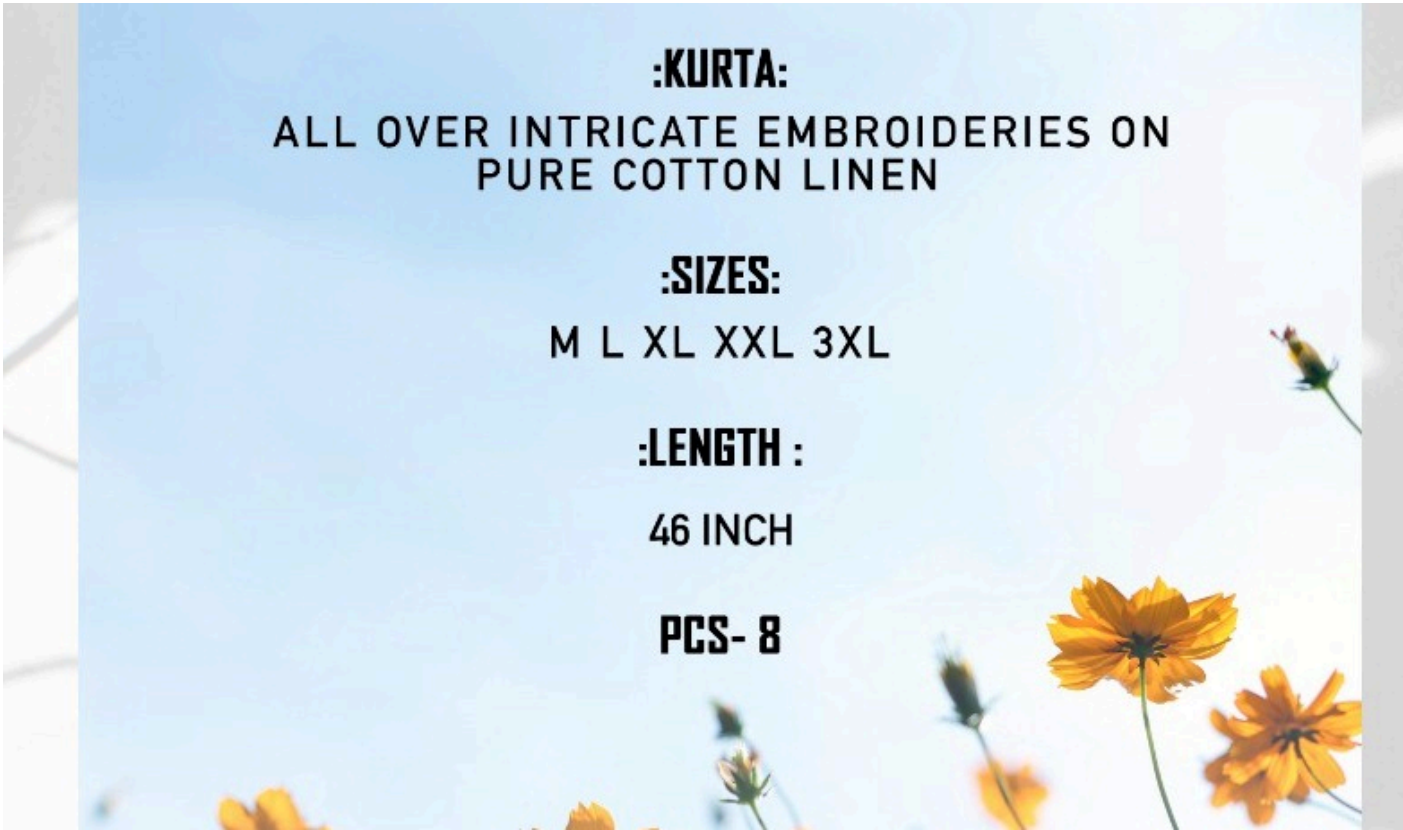

:KURTA:

**ALL OVER INTRICATE EMBROIDERIES ON
PURE COTTON LINEN**

:SIZES:

M L XL XXL 3XL

:LENGTH :

46 INCH

PCS- 8