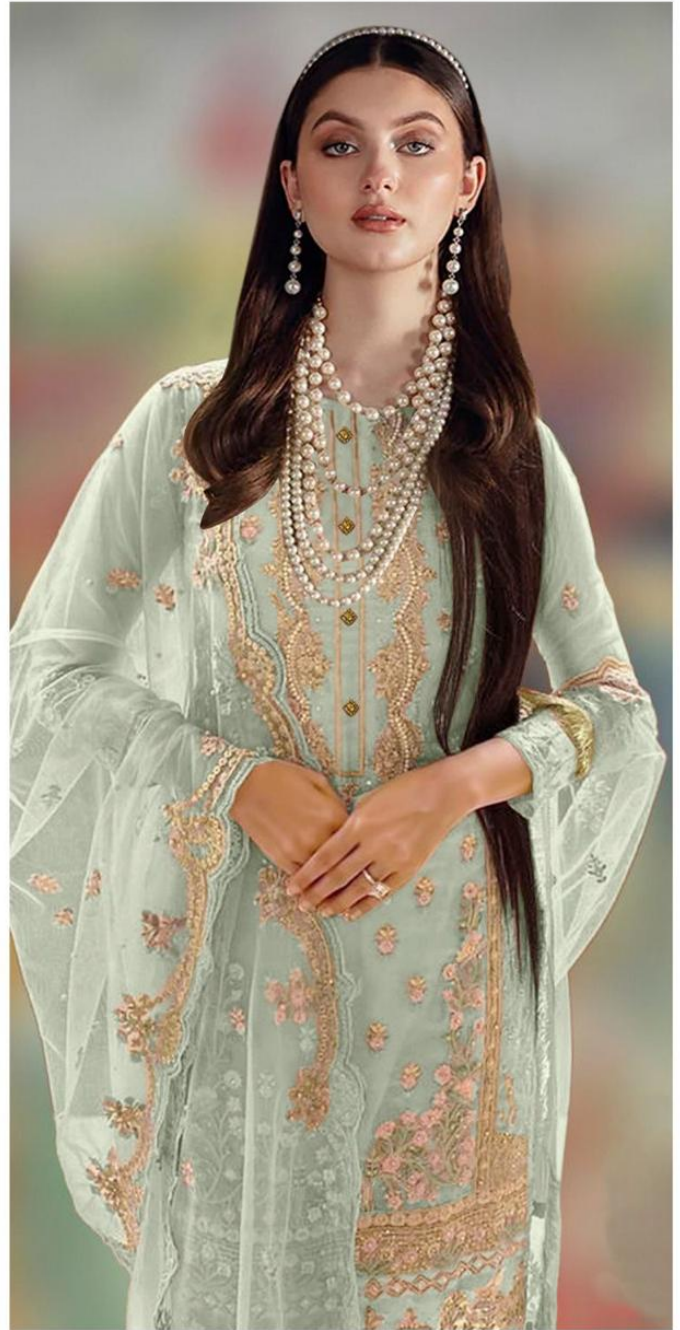

CODE: D-297 C

DEEPSY
suits

READY MADE
COLLECTION
SIZE:- XL

Care Instructions

- >Dry clean recommended
- >Do not use anytype of bleach or stain removing chemicals.
- >Do not overexpose damp fabrics to strong sunlight.
- >Iron at moderate temperature.